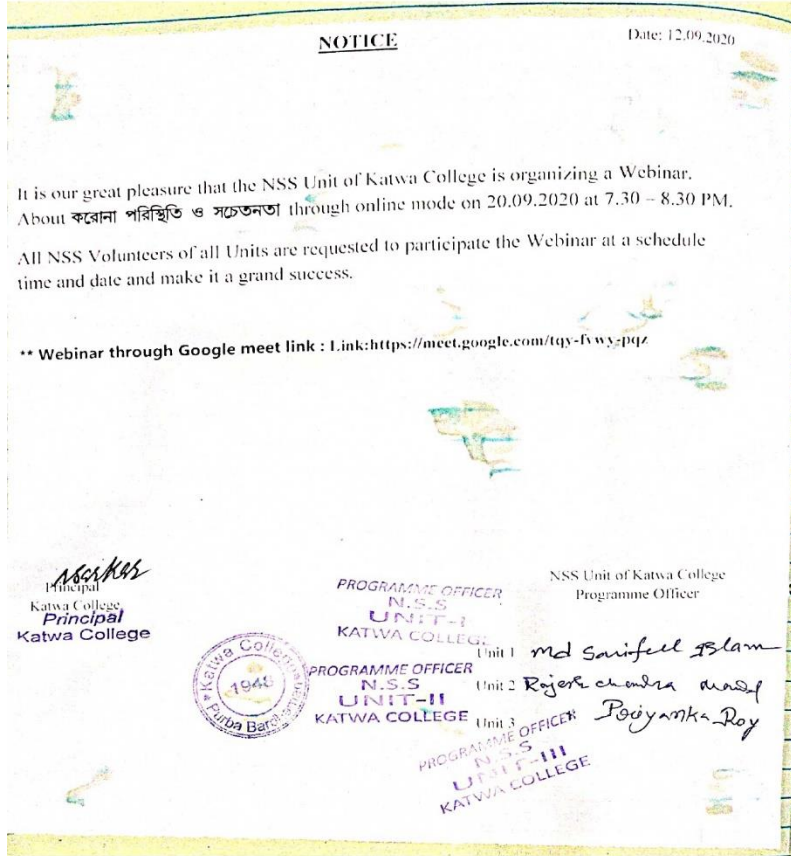

KATWA COLLEGE

(Affiliated to the University of Burdwan)

Principal's Office,

P.O.: Katwa, Dist.: Purba Bardhaman, West Bengal, PIN: 713130, India.

Mobile: +918101078393

॥ विद्यया विन्दतेऽमृतम् ॥

Principal
01/10/2024

Signature of the IQAC Coordinator

Coordinator
IQAC
Katwa College

Principal
01/10/2024

Signature of the Principal

Principal
Katwa College