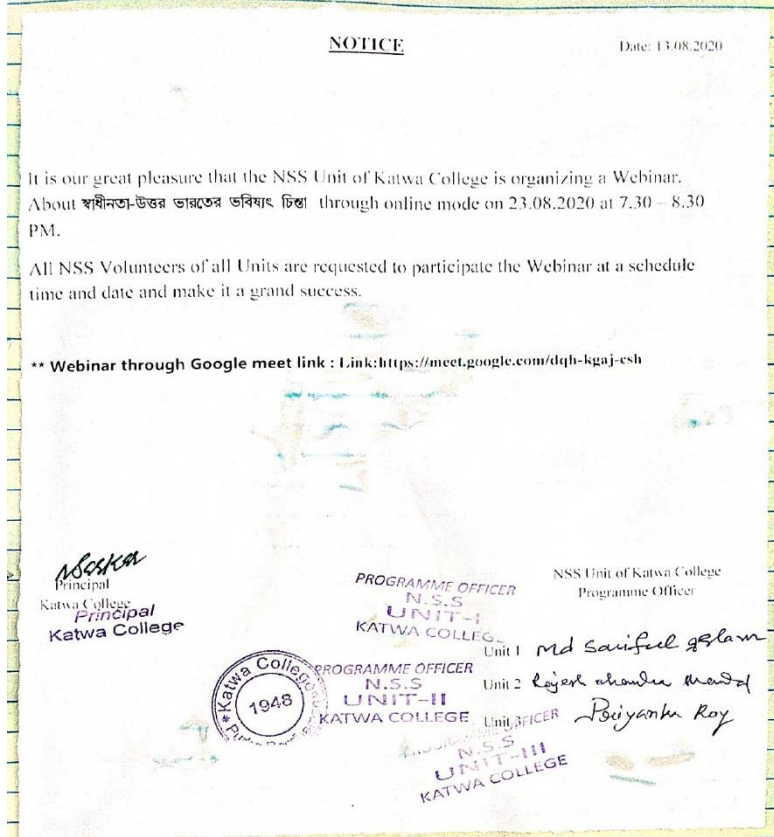

KATWA COLLEGE

(Affiliated to the University of Burdwan)

Principal's Office,

P.O.: Katwa, Dist.: Purba Bardhaman, West Bengal, PIN: 713130, India.

Mobile: +918101078393

॥ विद्यया विन्दतेऽमृतम् ॥

01/10/2024

Signature of the IQAC Coordinator

Coordinator
IQAC
Katwa College

01/10/2024

Signature of the Principal

Principal
Katwa College