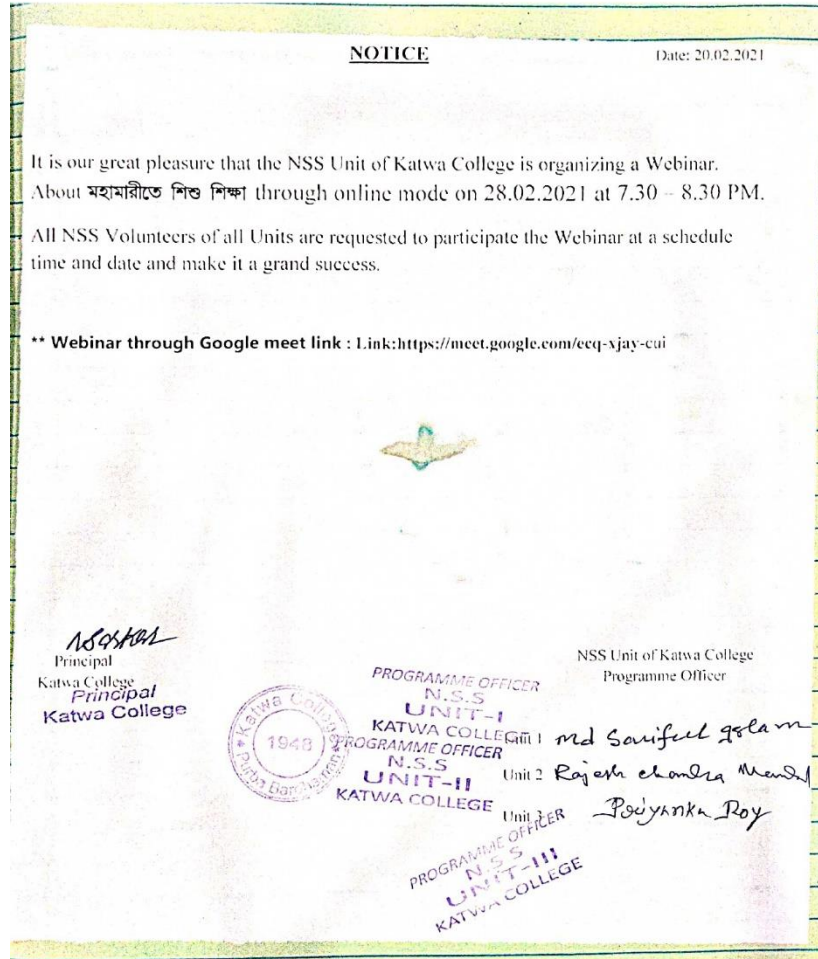

KATWA COLLEGE

(Affiliated to the University of Burdwan)

Principal's Office,

P.O.: Katwa, Dist.: Purba Bardhaman, West Bengal, PIN: 713130, India.

Mobile: +918101078393

॥ विद्यया विन्दतेऽमृतम् ॥

[Signature]
01/10/2024

Signature of the IQAC Coordinator

Coordinator
IQAC
Katwa College

[Signature]
01/10/2024

Signature of the Principal

Principal
Katwa College