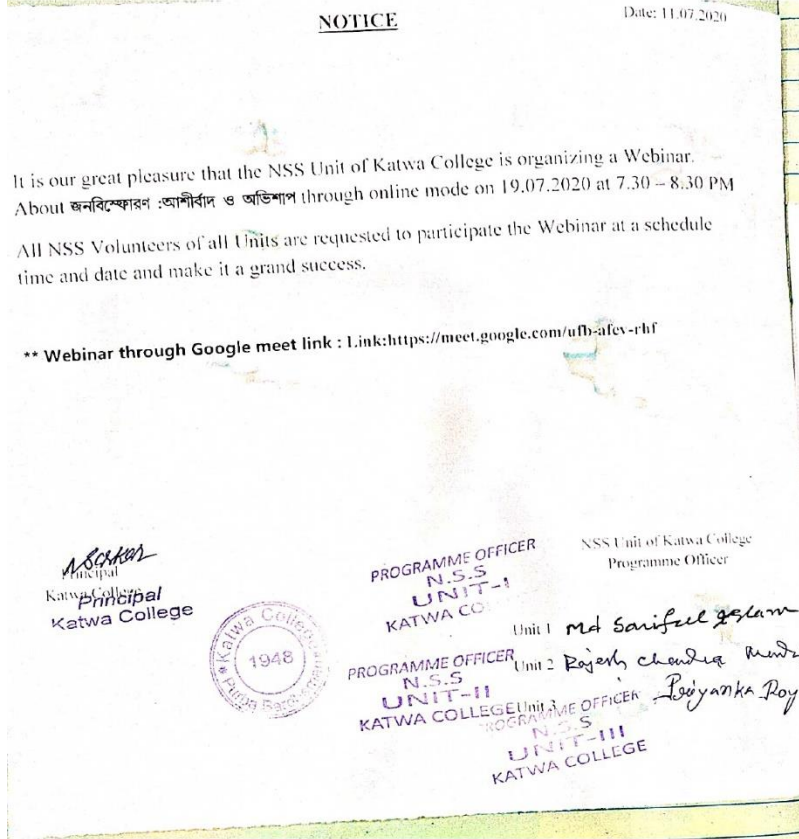

KATWA COLLEGE

(Affiliated to the University of Burdwan)

Principal's Office,

P.O.: Katwa, Dist.: Purba Bardhaman, West Bengal, PIN: 713130, India.

Mobile: +918101078393

॥ विद्यया विन्दतेऽमृतम् ॥

A. S. Kar
01/10/2024

Signature of the IQAC Coordinator

Coordinator
IQAC
Katwa College

A. S. Kar
01/10/2024

Signature of the Principal

Principal
Katwa College