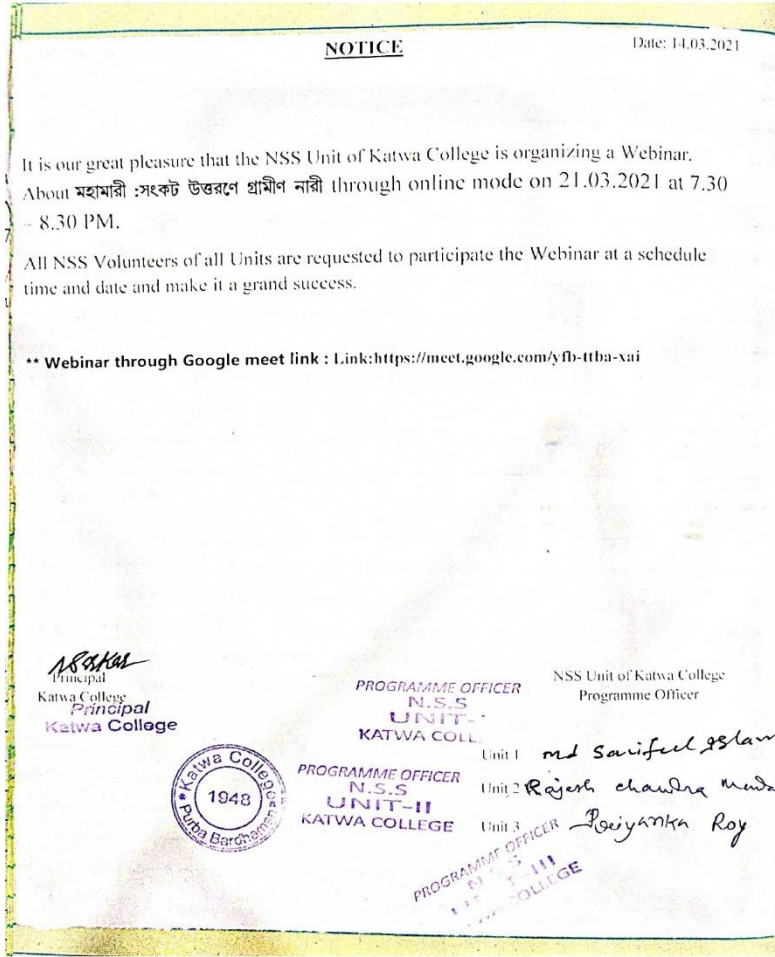

KATWA COLLEGE

(Affiliated to the University of Burdwan)

Principal's Office,

P.O.: Katwa, Dist.: Purba Bardhaman, West Bengal, PIN: 713130, India.

Mobile: +918101078393

॥ विद्यया विन्दतेऽमृतम् ॥

Signature
01/10/2024

Signature of the IQAC Coordinator

Coordinator
IQAC
Katwa College

Signature
01/10/2024

Signature of the Principal

Principal
Katwa College