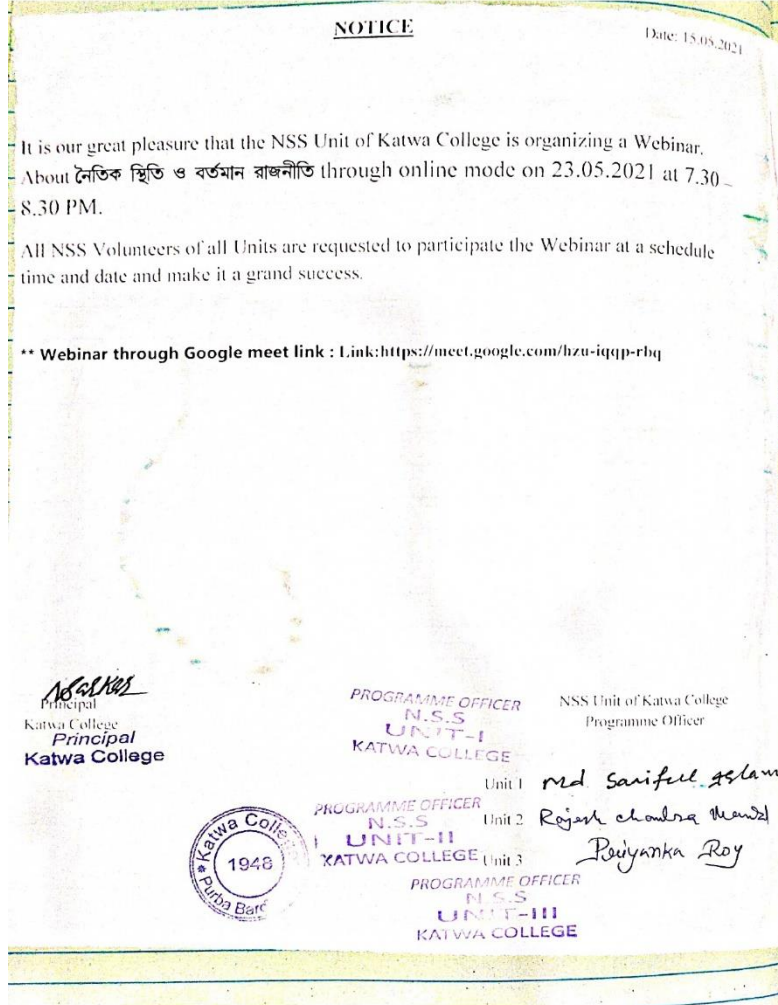

KATWA COLLEGE

(Affiliated to the University of Burdwan)

Principal's Office,

P.O.: Katwa, Dist.: Purba Bardhaman, West Bengal, PIN: 713130, India.

Mobile: +918101078393

॥ विद्यया विन्दतेऽमृतम् ॥

ABASKAR
01/10/2024

Signature of the IQAC Coordinator

Coordinator
IQAC
Katwa College

ABASKAR
01/10/2024

Signature of the Principal

Principal
Katwa College