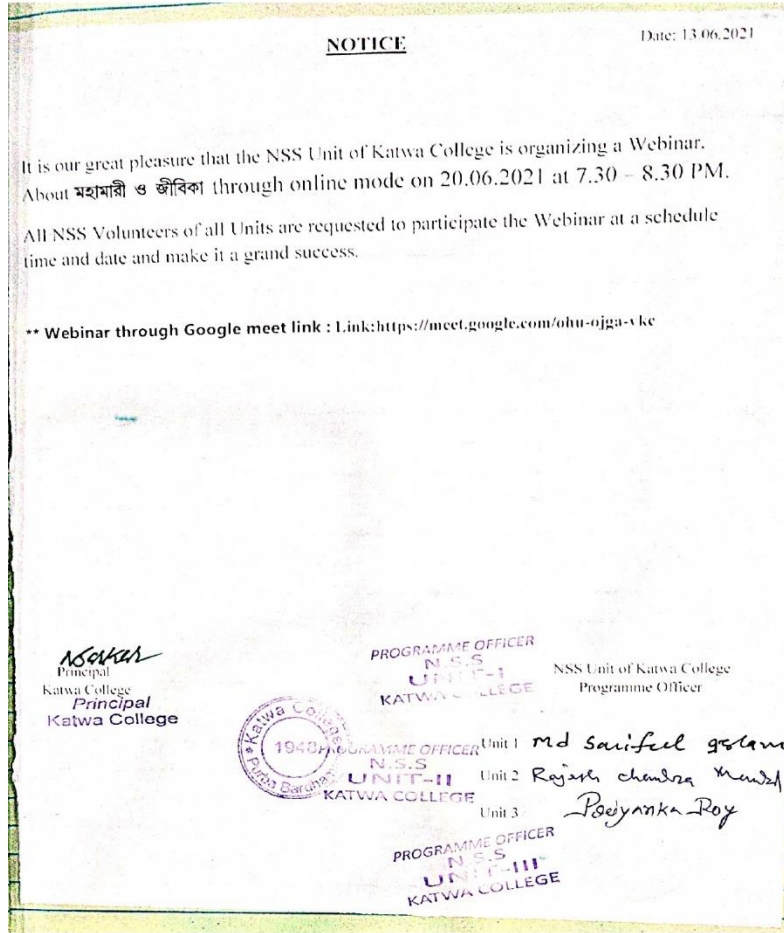

KATWA COLLEGE

(Affiliated to the University of Burdwan)

Principal's Office,

P.O.: Katwa, Dist.: Purba Bardhaman, West Bengal, PIN: 713130, India.

Mobile: +918101078393

॥ विद्यया विन्दतेऽमृतम् ॥

NSBASKAR
01/10/2024

Signature of the IQAC Coordinator

Coordinator
IQAC
Katwa College

NSBASKAR
01/10/2024

Signature of the Principal

Principal
Katwa College