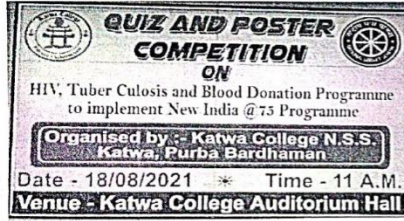

Sub-

Quiz and poster competition on HIV, TB and Blood Donation Programme to implement new India @75 programme.

Organized by Katwa College NSS Unit I, II, III

Total Attendance : 87 + 109

Our Katwa College NSS organized a Quiz and poster competition on HIV, TB and Blood Donation Programme to implement new India @75 programme in reference of project director department of health and family welfare of West Bengal. In the presence of representative of bardhaman district magistrate office our programme was started and continued. The programme was virtually launched on 12th august by NACO. As a part of this programme our college were taken a decision to participate 100 students along with our NSS volunteer.