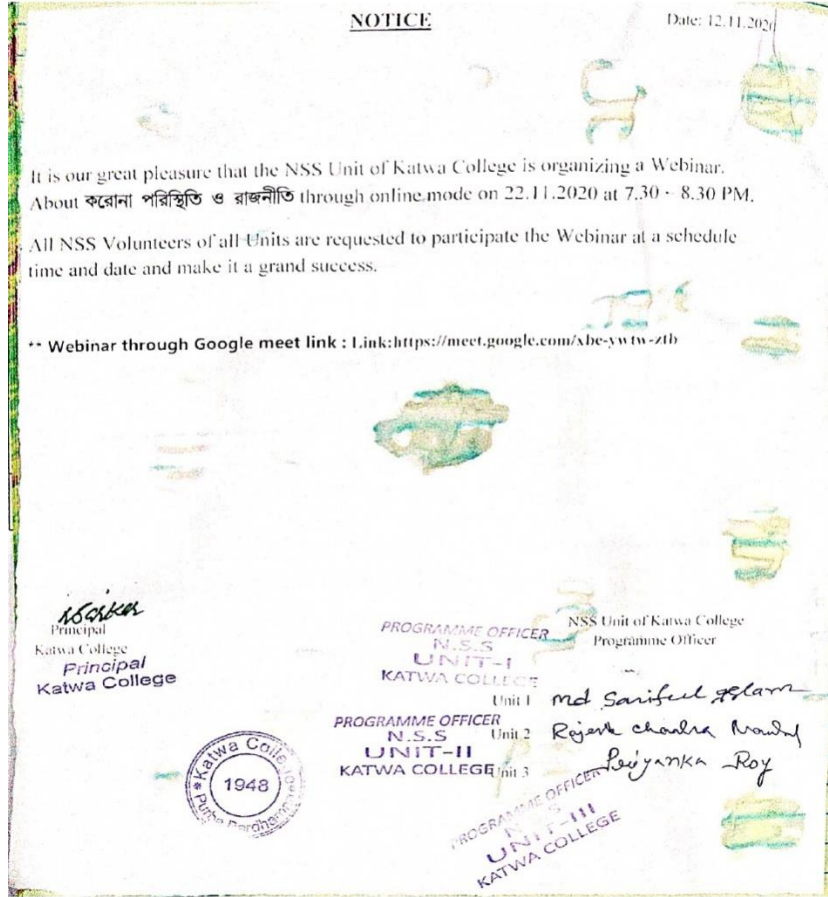

KATWA COLLEGE

(Affiliated to the University of Burdwan)

Principal's Office,

P.O.: Katwa, Dist.: Purba Bardhaman, West Bengal, PIN: 713130, India.

Mobile: +918101078393

॥ विद्यया विन्दतेऽमृतम् ॥

[Signature]
01/10/2024

Signature of the IQAC Coordinator

Coordinator
IQAC
Katwa College

[Signature]
01/10/2024

Signature of the Principal

Principal
Katwa College