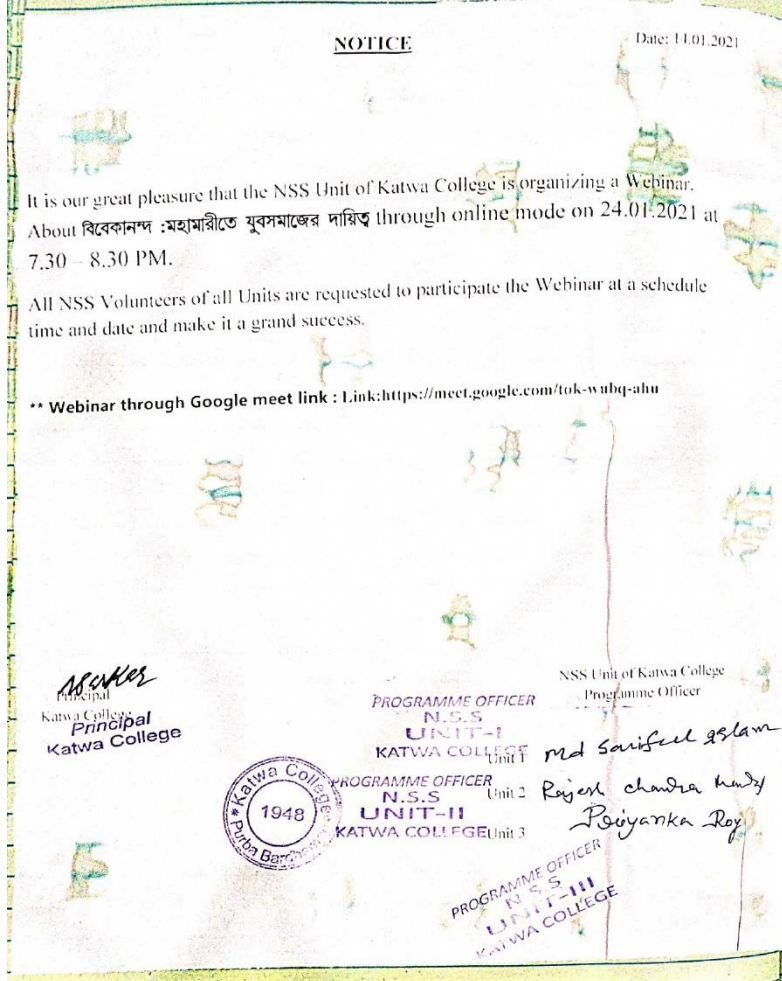

KATWA COLLEGE

(Affiliated to the University of Burdwan)

Principal's Office,

P.O.: Katwa, Dist.: Purba Bardhaman, West Bengal, PIN: 713130, India.

Mobile: +918101078393

॥ विद्यया विन्दतेऽमृतम् ॥

Principal
01/10/2024

Signature of the IQAC Coordinator

Coordinator
IQAC
Katwa College

Principal
01/10/2024

Signature of the Principal

Principal
Katwa College